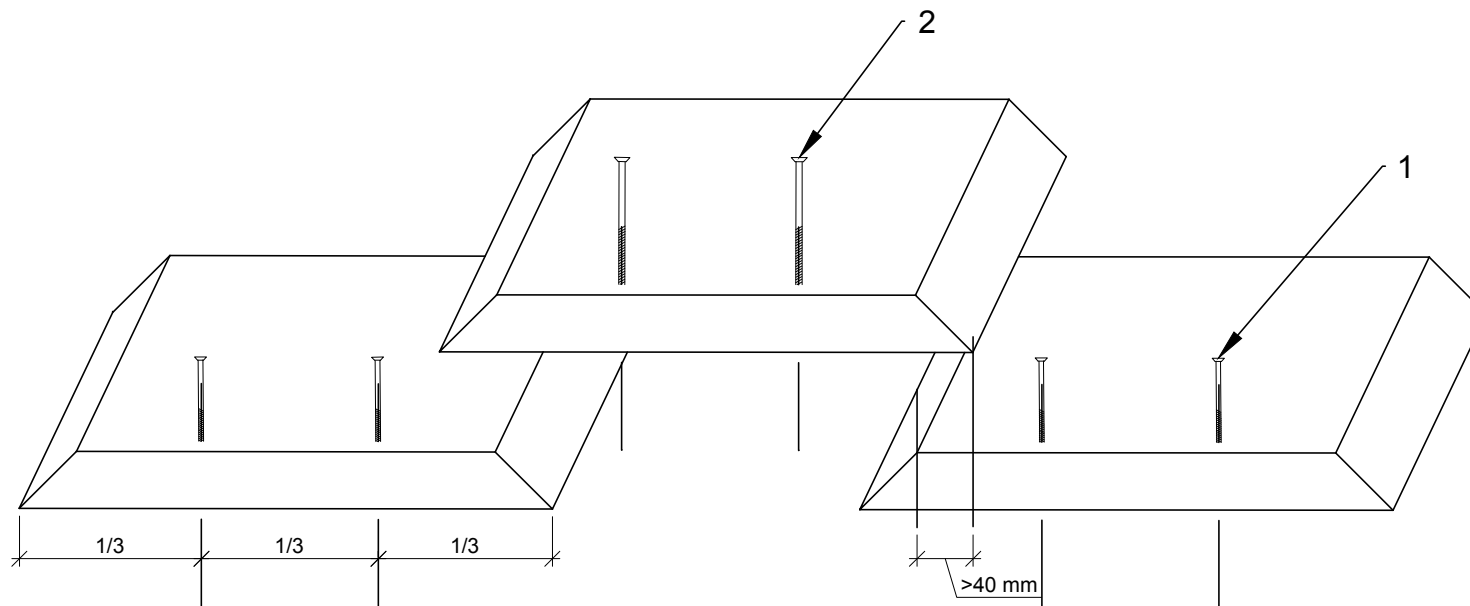

NORLEG	
Mont.p. nr. 83	
LE -	
10.02.2016	REV.

Parts list		
POS	PART. NO	NAME/DIMENSION
1	LE 16185	5x60 mm ASSY 3,0
2	LE 16192	5x80 mm ASSY 3,0

This drawing is the property of NORLEG and pursuant to current legislation may not be copied, transferred to or used by any third party. Should this drawing be used, a fee of 10% of the assumed contract price will be charged.