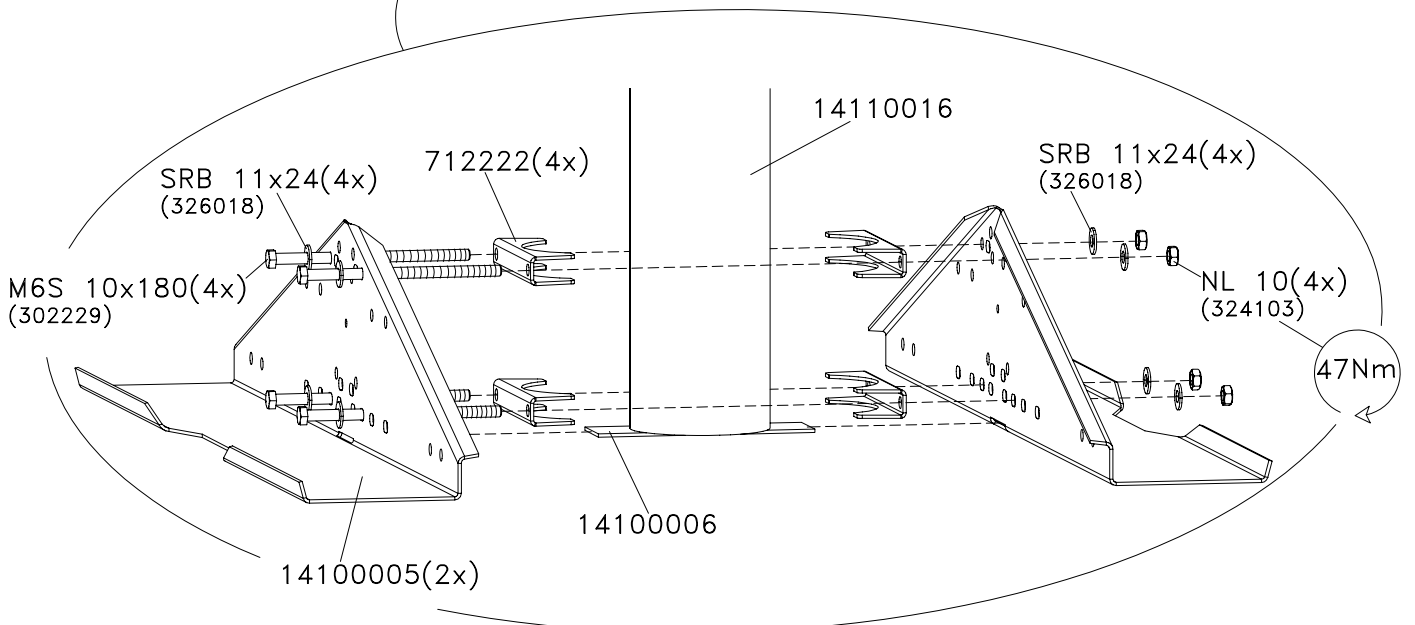

2

HAGS		ANEBY, SWEDEN	
		+46(0)380-47300	
		www.hags.com	
Leaf / Slope			
142 661			
2(2)			
	MN		TJ
			2009-11-13 3