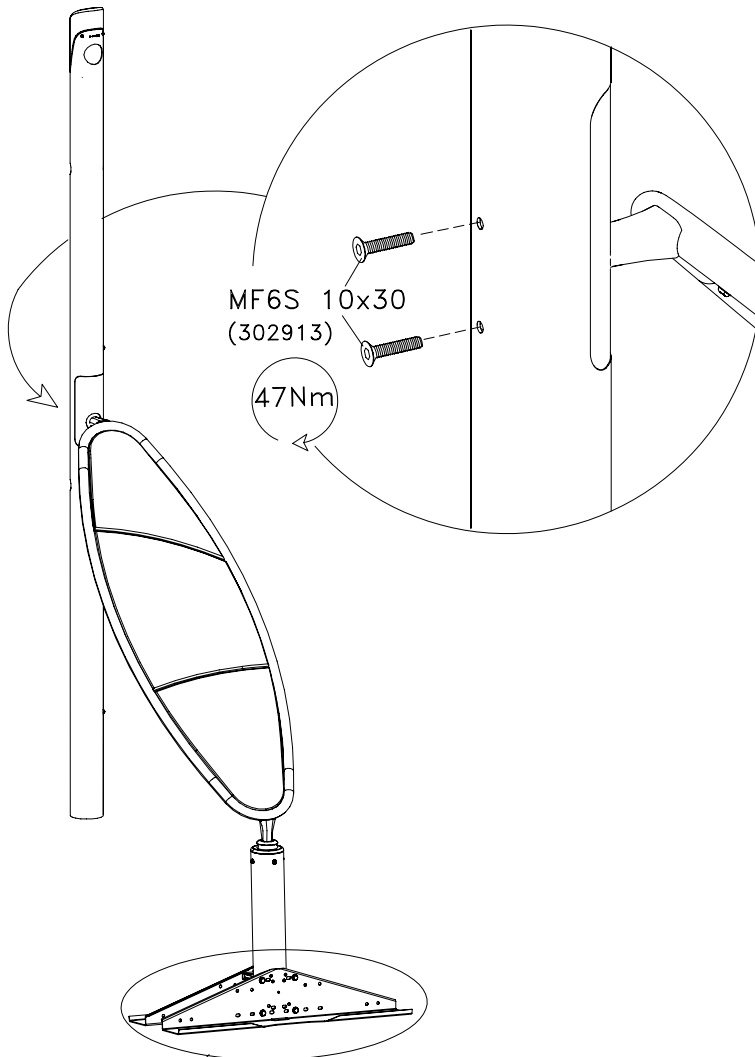

2

HAGS		ANEBY, SWEDEN	
		+46(0)380-47300	
		www.hags.com	
Leaf / Slope			
142 661			
2(2)			
	MN		TJ
			2009-11-13 3