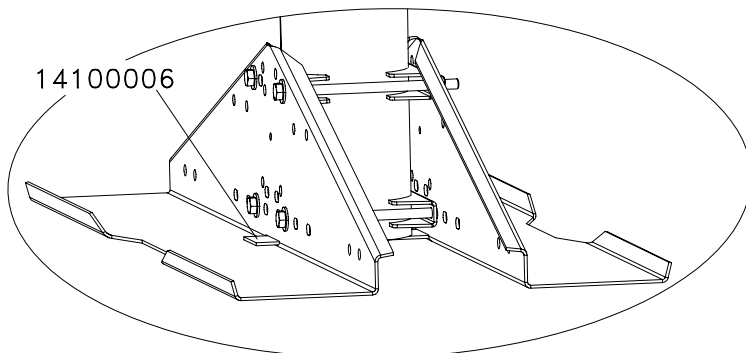

2

HAGS		ANEBY, SWEDEN	
		+46(0)380-47300	
		www.hags.com	
Leaf / Slope			
142 661			
2(2)			
	MN		TJ
			2009-11-13 3