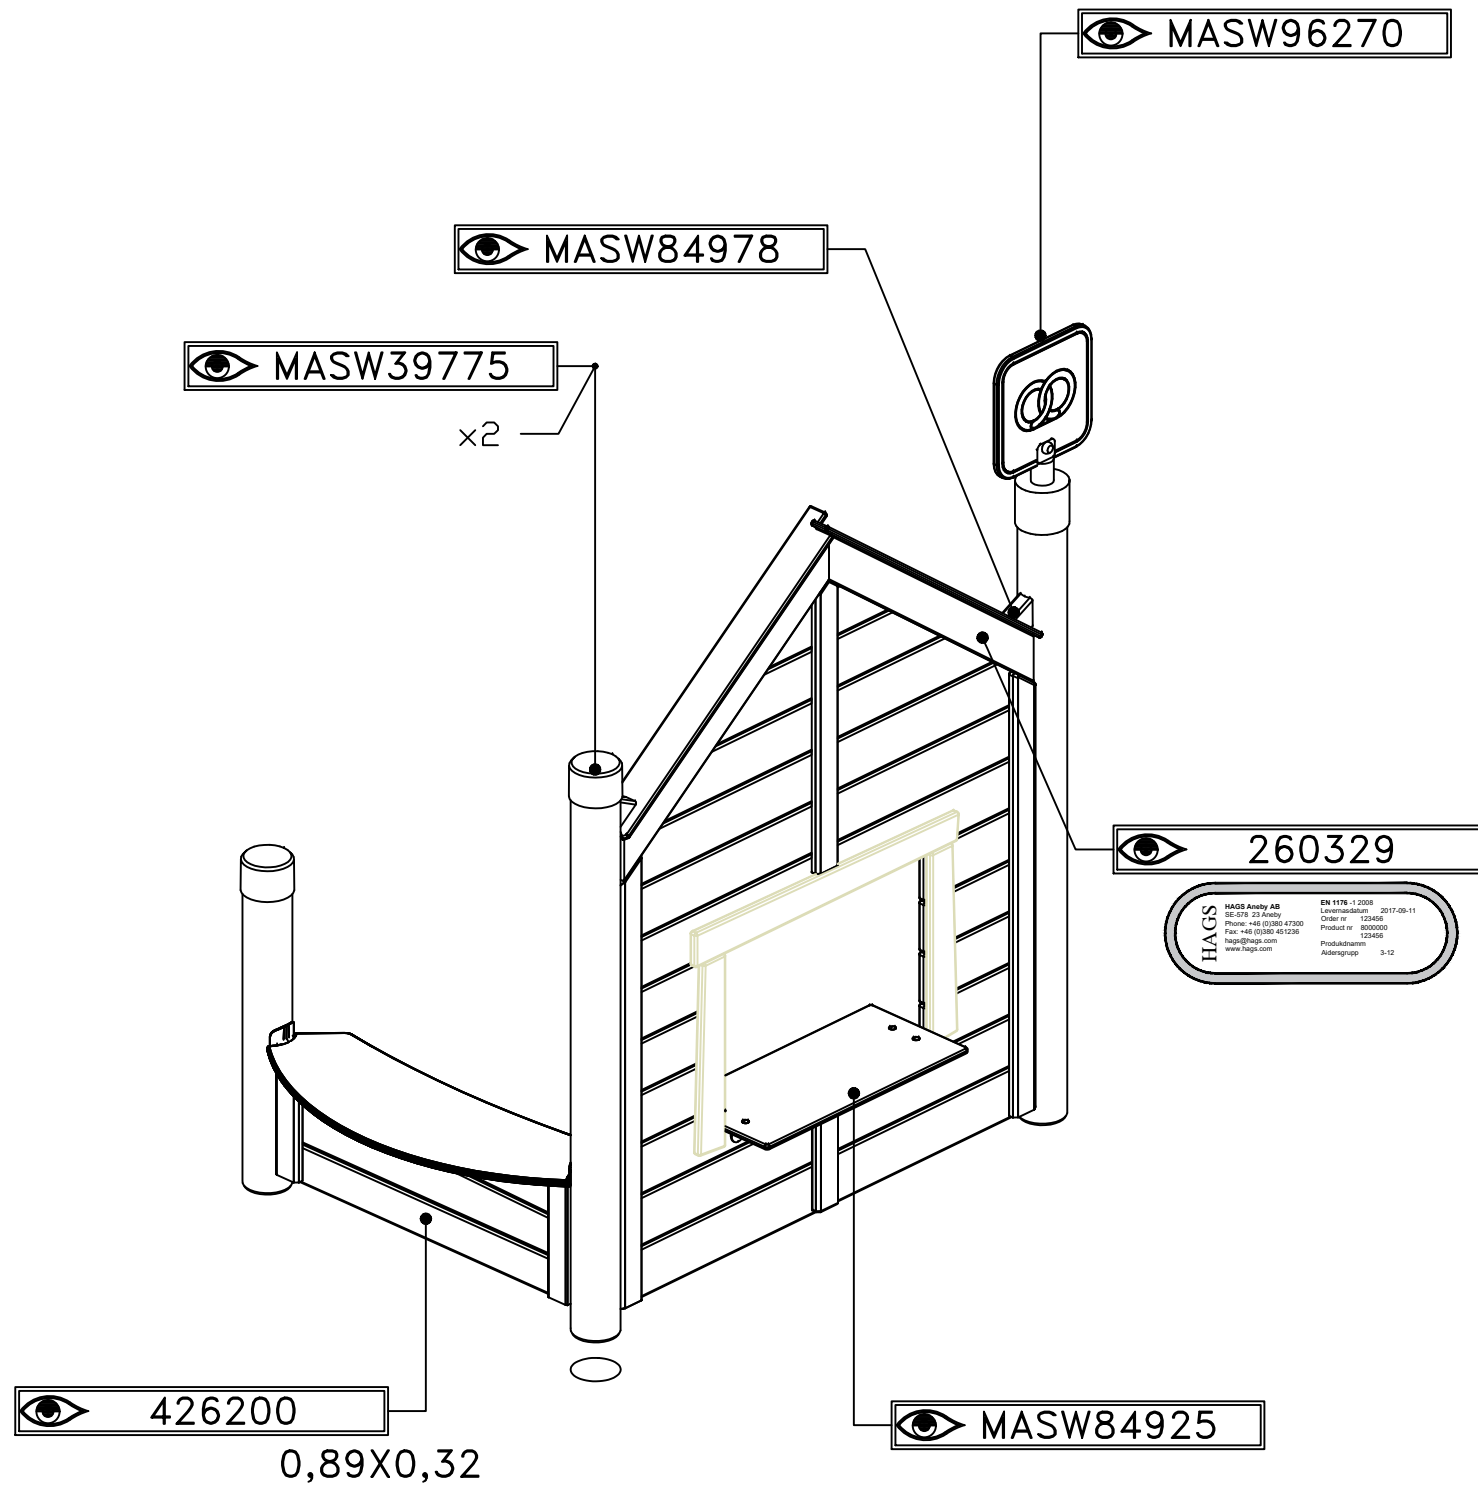

HAGS ANEBY, SWEDEN
+46(0)380-47300
www.hags.com

UniPlay Bakery
8093928
2/2

LN AA 2022-05-31 0