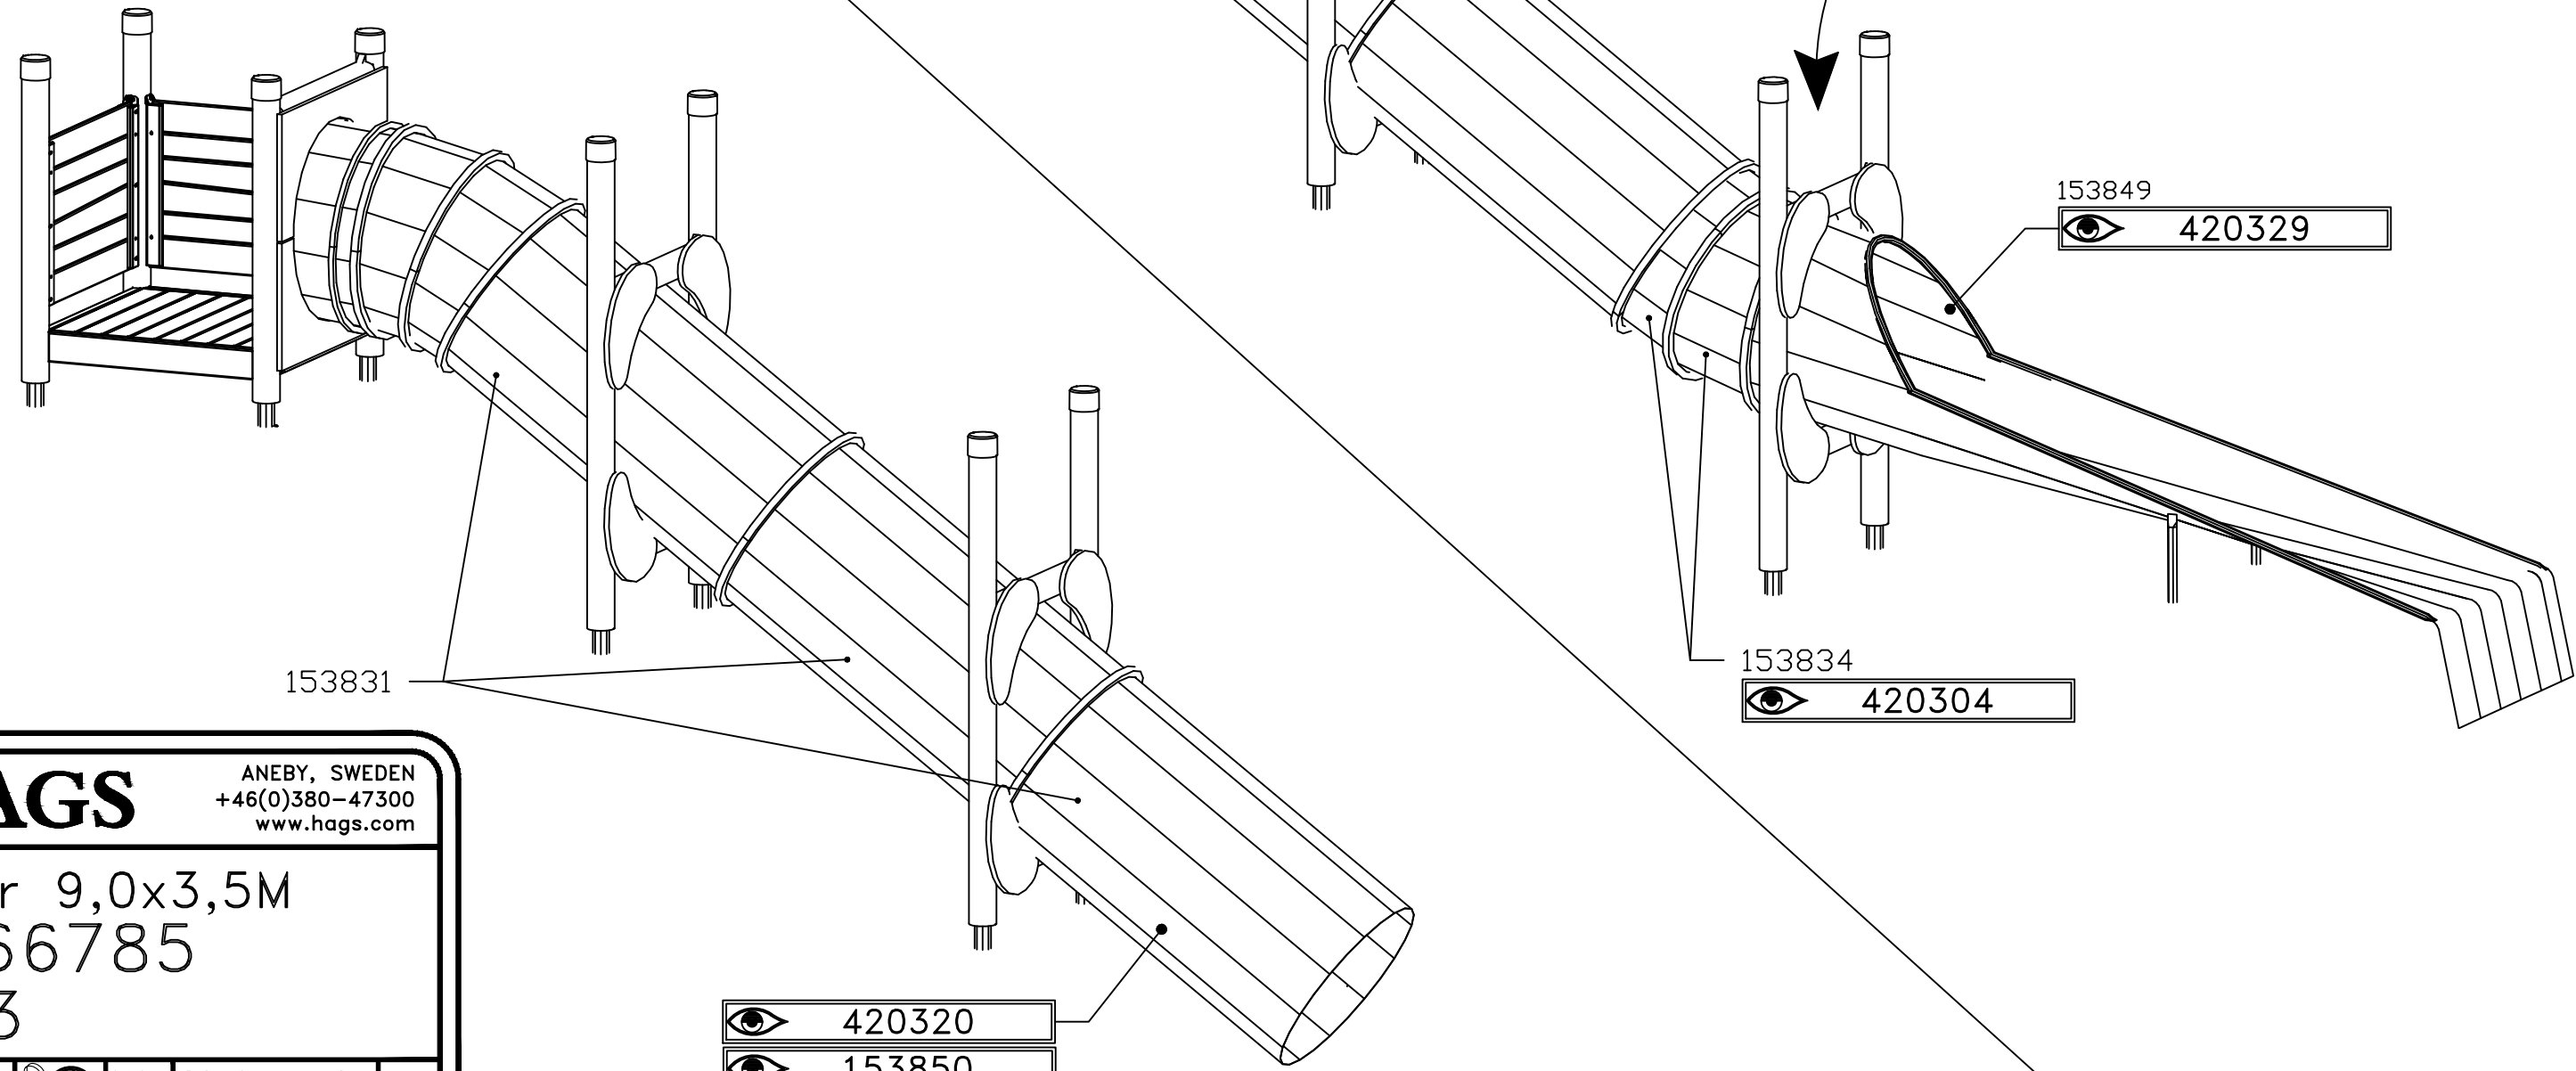

STEP 3

153831

153849 420329

153834 420304

420320
153850

HAGS ANEBY, SWEDEN
+46(0)380-47300
www.hags.com

Rider 9,0x3,5M
8066785
3/3

mbe LN 2019-11-01 1