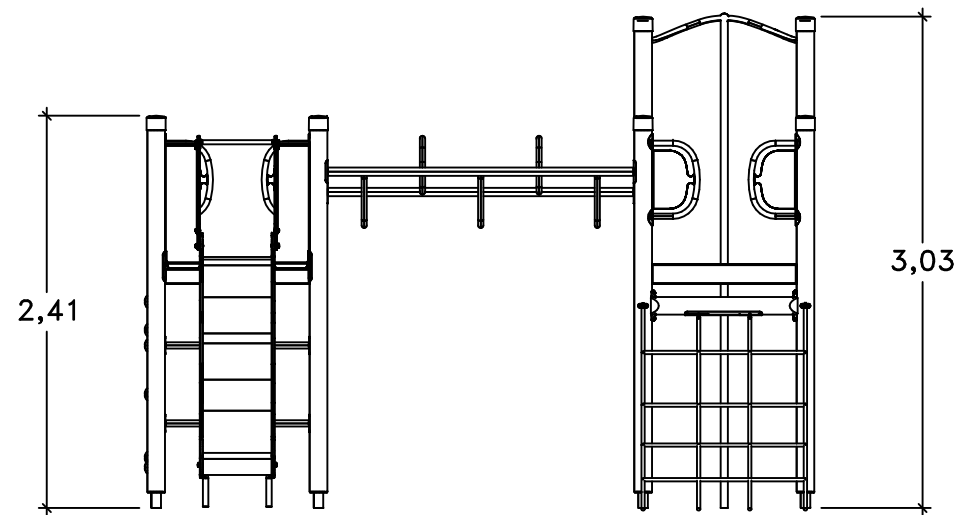

UniPlay Ossion

1,0m 5,0m

[m]

41 m²

HAGS ANEBY, SWEDEN
+46(0)380-47300
www.hags.com

UniPlay Ossion
MASW65084
1/6

LN JN 2018-02-14 0

18h