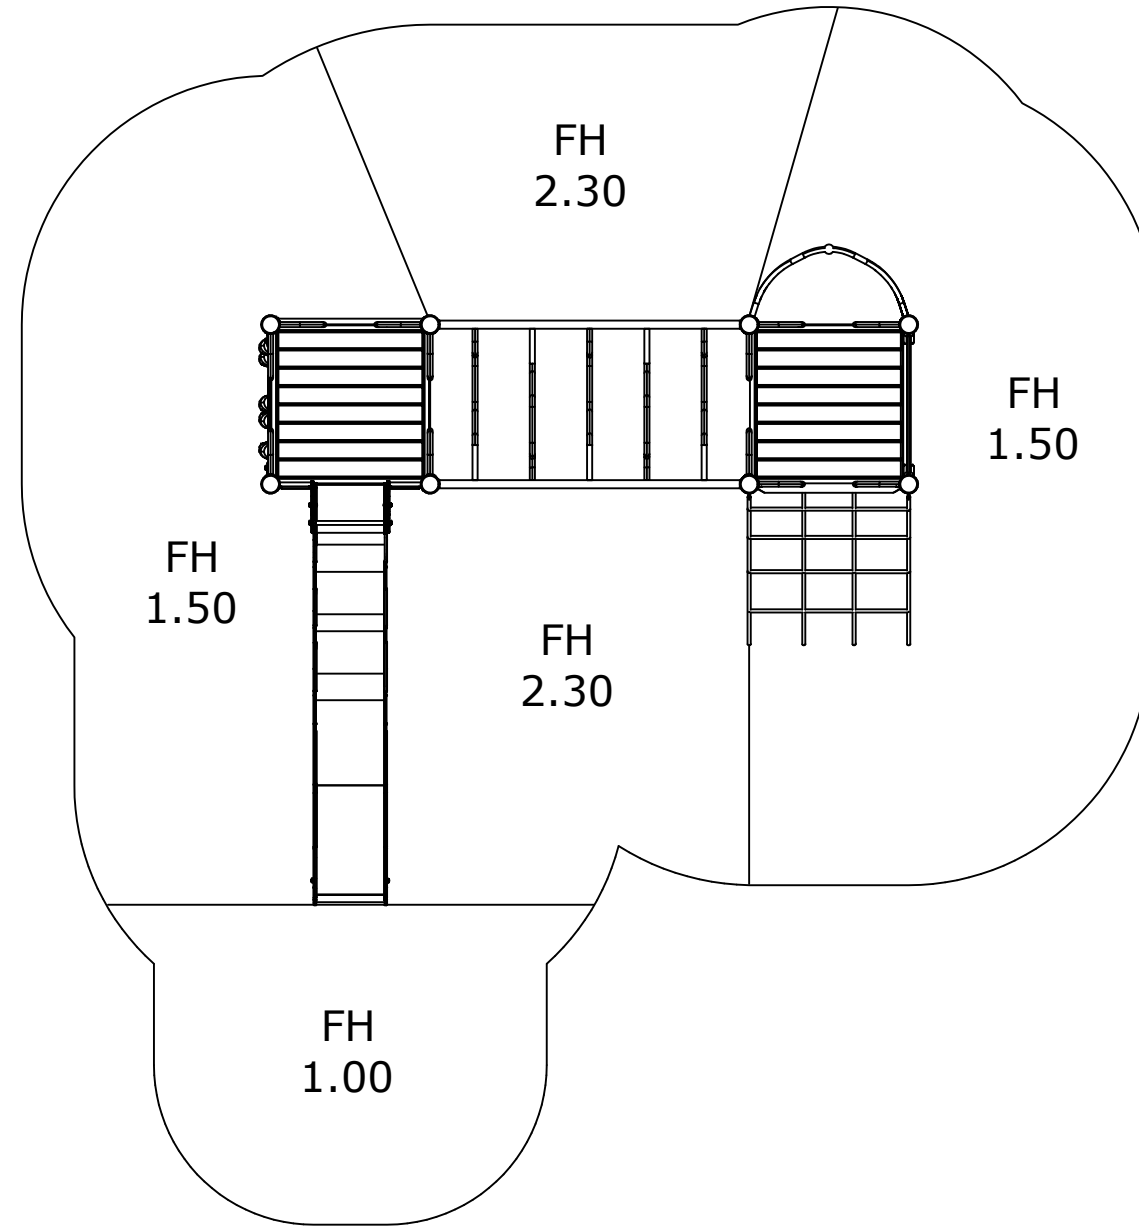

UniPlay Ossion

1,0m 5,0m

[m]

41 m²

HAGS ANEBY, SWEDEN
+46(0)380-47300
www.hags.com

UniPlay Ossion
MASW65084
1/6

LN JN 2018-02-14 0

18h