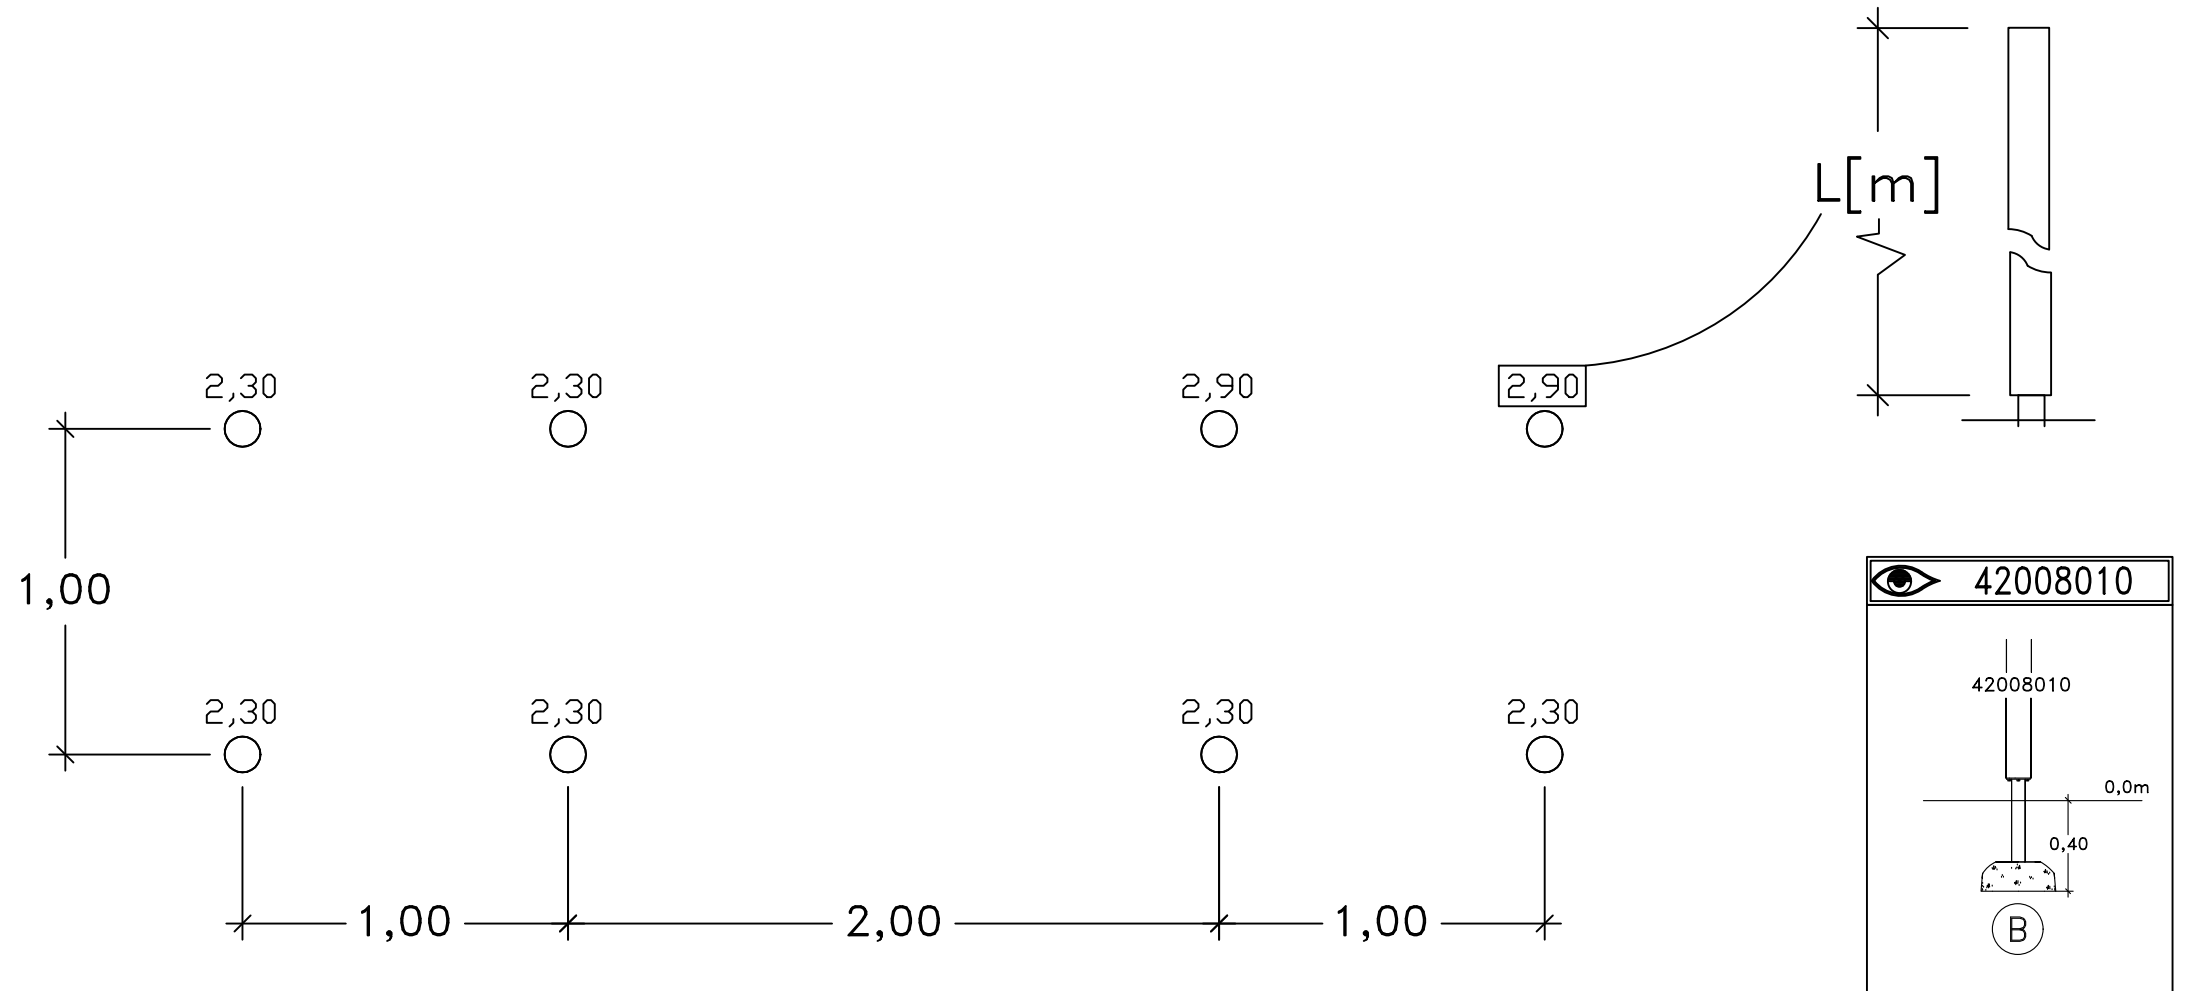

HAGS ANEBY, SWEDEN
+46(0)380-47300
www.hags.com

UniPlay Osson
MASW65084
2/6

LN JN 2018-02-14 0