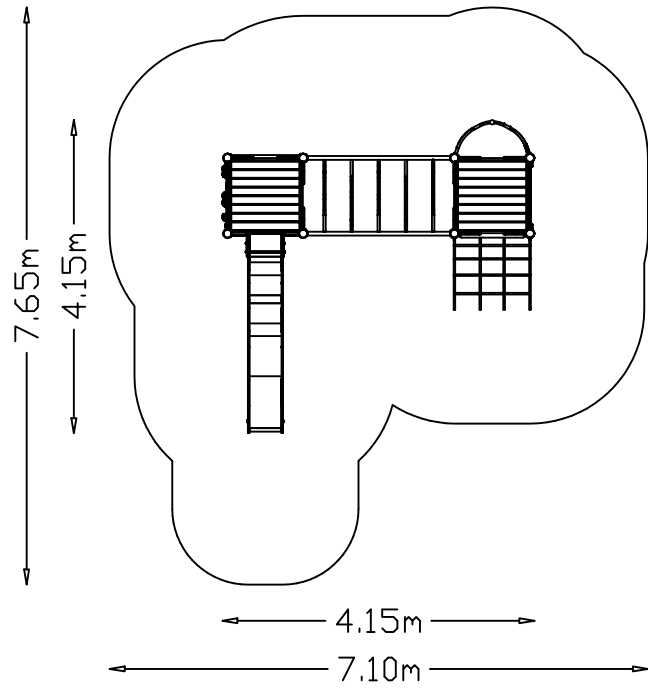

UniPlay Ossion

1,0m 5,0m

[m]

41 m²

HAGS ANEBY, SWEDEN
+46(0)380-47300
www.hags.com

UniPlay Ossion
MASW65084
1/6

LN JN 2018-02-14 0

18h