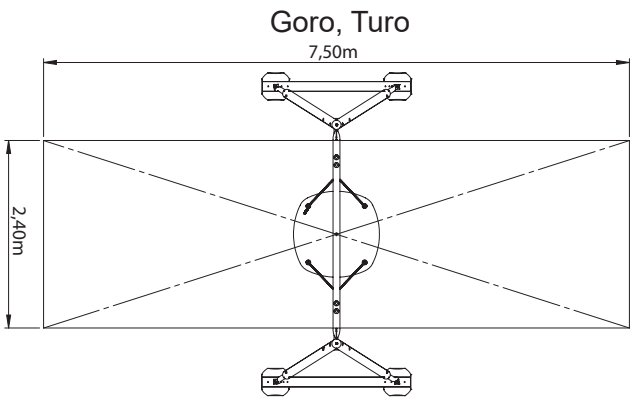

Goro, Turo

Mira

1	SW50778		6x 32x35mm	0.03kg
---	---------	--	------------	--------

2	SW40674		2x	2.32kg
---	---------	---	----	--------

3	SW37479		2x	0.14kg
---	---------	---	----	--------

4	8057704		4x SGA 20	0.005kg
---	---------	---	-----------	---------

S20

1 x 1

S17

S18

S19

S6

EN1176
1,50m

Goro, Turo