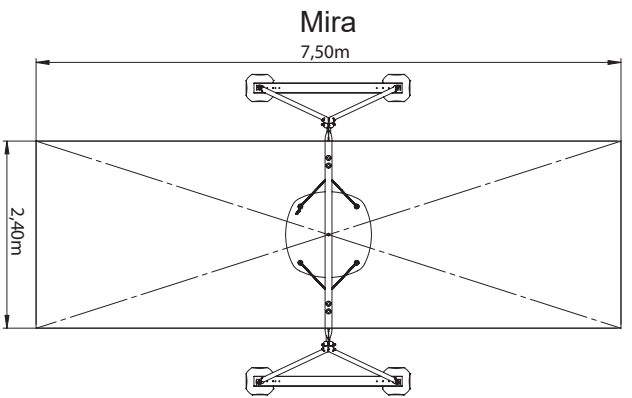

Goro, Turo

Mira

1	SW50778		6x 32x35mm	0.03kg
---	---------	--	------------	--------

2	SW40674		2x	2.32kg
---	---------	---	----	--------

3	SW37479		2x	0.14kg
---	---------	---	----	--------

4	8057704		4x SGA 20	0.005kg
---	---------	---	-----------	---------

5	SW31222		1x	14.16kg
---	---------	---	----	---------

7	SW46591		8x	0.07kg
---	---------	---	----	--------

8	SW69524		4x	0.35kg
---	---------	---	----	--------

9	SW50778		4x 32x35mm	0.03kg
---	---------	---	------------	--------

S20

1 x 1

S17

S18

S19

S6

EN1176
1,50m

Goro, Turo