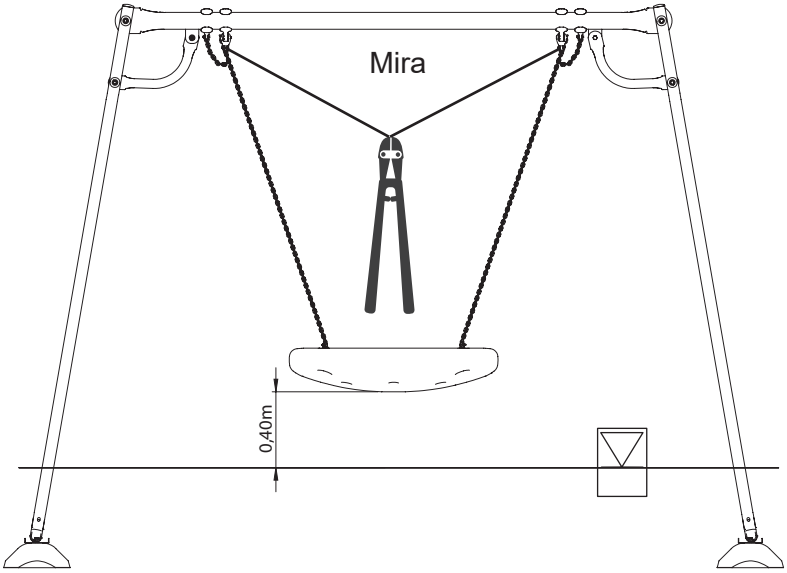

Goro, Turo

Mira

1	SW50778		6x 32x35mm	0.03kg
---	---------	--	------------	--------

2	SW40674		2x	2.32kg
---	---------	---	----	--------

3	SW37479		2x	0.14kg
---	---------	---	----	--------

4	8057704		4x SGA 20	0.005kg
---	---------	---	-----------	---------

S20

1 x 1

S17

S18

S19

S6

EN1176
1,50m

Goro, Turo