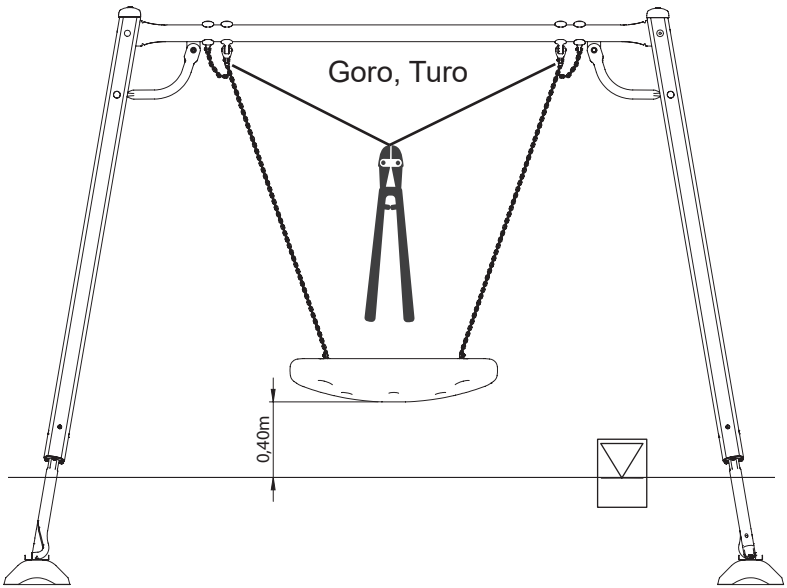

Goro, Turo

Mira

1	SW50778		6x 32x35mm	0.03kg
---	---------	--	------------	--------

2	SW40674		2x	2.32kg
---	---------	---	----	--------

3	SW37479		2x	0.14kg
---	---------	---	----	--------

4	8057704		4x SGA 20	0.005kg
---	---------	---	-----------	---------

S20

1 x 1

S17

S18

S19

S6

EN1176
1,50m

Goro, Turo