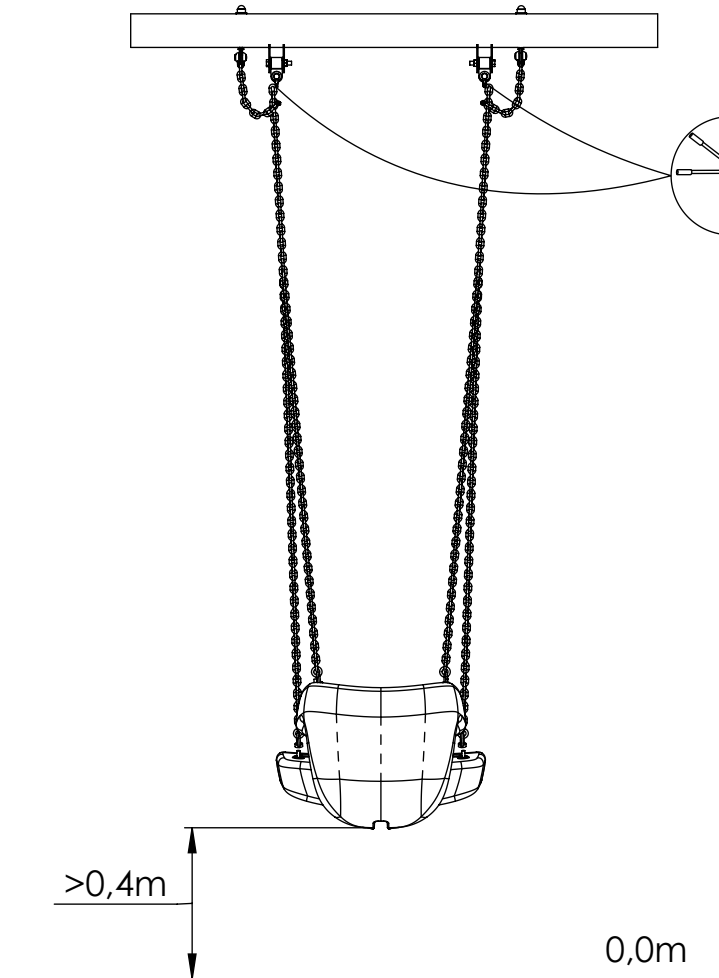

Assembly instruction for swing frames NOT manufactured by HAGS.

FOR OTHER SWINGS

HAGS	ANEBY, SWEDEN +46(0)380- 47300 www.hags.com
Tango. For other swings	
MASW44518	
1 (5)	
Tek LK	2019-07-01 3

HAGS ANEBY, SWEDEN
+46(0)380-47300
www.hags.com

Tango. For other swings
MASW44518
2 (5)

🏠 Tek 🔍 👁 LK 2019-07-01 3

NR.	Description MA	Item Number	Qty
1	SCH 40x17 mm	8008965	2
2	Cap M6, Ø26x14 mm	8005970	4
3	COVER M6, Ø16x8 mm	8005971	4
4	M6S M6x20 mm	8008330	2
5	Safety chain	8054339	2
6	32x35mm	8041760	2
7	T6S 10x90 mm		1
7	M6S M10x150 w. ring	8055517	2
9	Nut cover M10	8005664	2
10	Ø10,5x28x3 mm	8008832 (326003)	2
11	M6M-8 FZB M10	8008796	1

HAGS ANEBY, SWEDEN
+46(0)380-47300
www.hags.com

Tango. For other swings
MASW44518
3 (5)

1 Wood

2 Wood

NR.	Description MA	Item Number	Qty
1	SCH 40x17 mm	8008965	1
2	Cap M6, Ø26x14 mm	8005970	2
3	COVER M6, Ø16x8 mm	8005971	2
4	M6S M6x20 mm	8008330	1
5	Safety chain	8054339	1
6	32x35mm	8041760	1
11	T6S M10x90 w. ring	8055518	2
8	T6S 10x90 mm		1
9	M6M-8 FZB M10	8008796	1