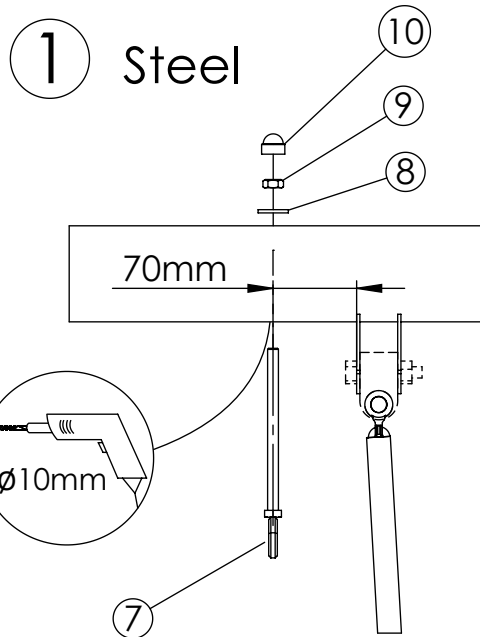

Assembly instruction for swing frames NOT manufactured by HAGS.

FOR OTHER SWINGS

HAGS	ANEBY, SWEDEN +46(0)380- 47300 www.hags.com
Tango. For other swings	
MASW44518	
1 (5)	
Tek LK	2019-07-01 3

HAGS ANEBY, SWEDEN
+46(0)380-47300
www.hags.com

Tango. For other swings
MASW44518
2 (5)

🏠 Tek 🔍 👁 LK 2019-07-01 3

NR.	Description MA	Item Number	Qty
1	SCH 40x17 mm	8008965	2
2	Cap M6, Ø26x14 mm	8005970	4
3	COVER M6, Ø16x8 mm	8005971	4
4	M6S M6x20 mm	8008330	2
5	Safety chain	8054339	2
6	32x35mm	8041760	2
7	T6S 10x90 mm		1
7	M6S M10x150 w. ring	8055517	2
9	Nut cover M10	8005664	2
10	Ø10,5x28x3 mm	8008832 (326003)	2
11	M6M-8 FZB M10	8008796	1

HAGS ANEBY, SWEDEN
+46(0)380-47300
www.hags.com

Tango. For other swings
MASW44518
3 (5)

1 Wood

2 Wood

NR.	Description MA	Item Number	Qty
1	SCH 40x17 mm	8008965	1
2	Cap M6, Ø26x14 mm	8005970	2
3	COVER M6, Ø16x8 mm	8005971	2
4	M6S M6x20 mm	8008330	1
5	Safety chain	8054339	1
6	32x35mm	8041760	1
11	T6S M10x90 w. ring	8055518	2
8	T6S 10x90 mm		1
9	M6M-8 FZB M10	8008796	1