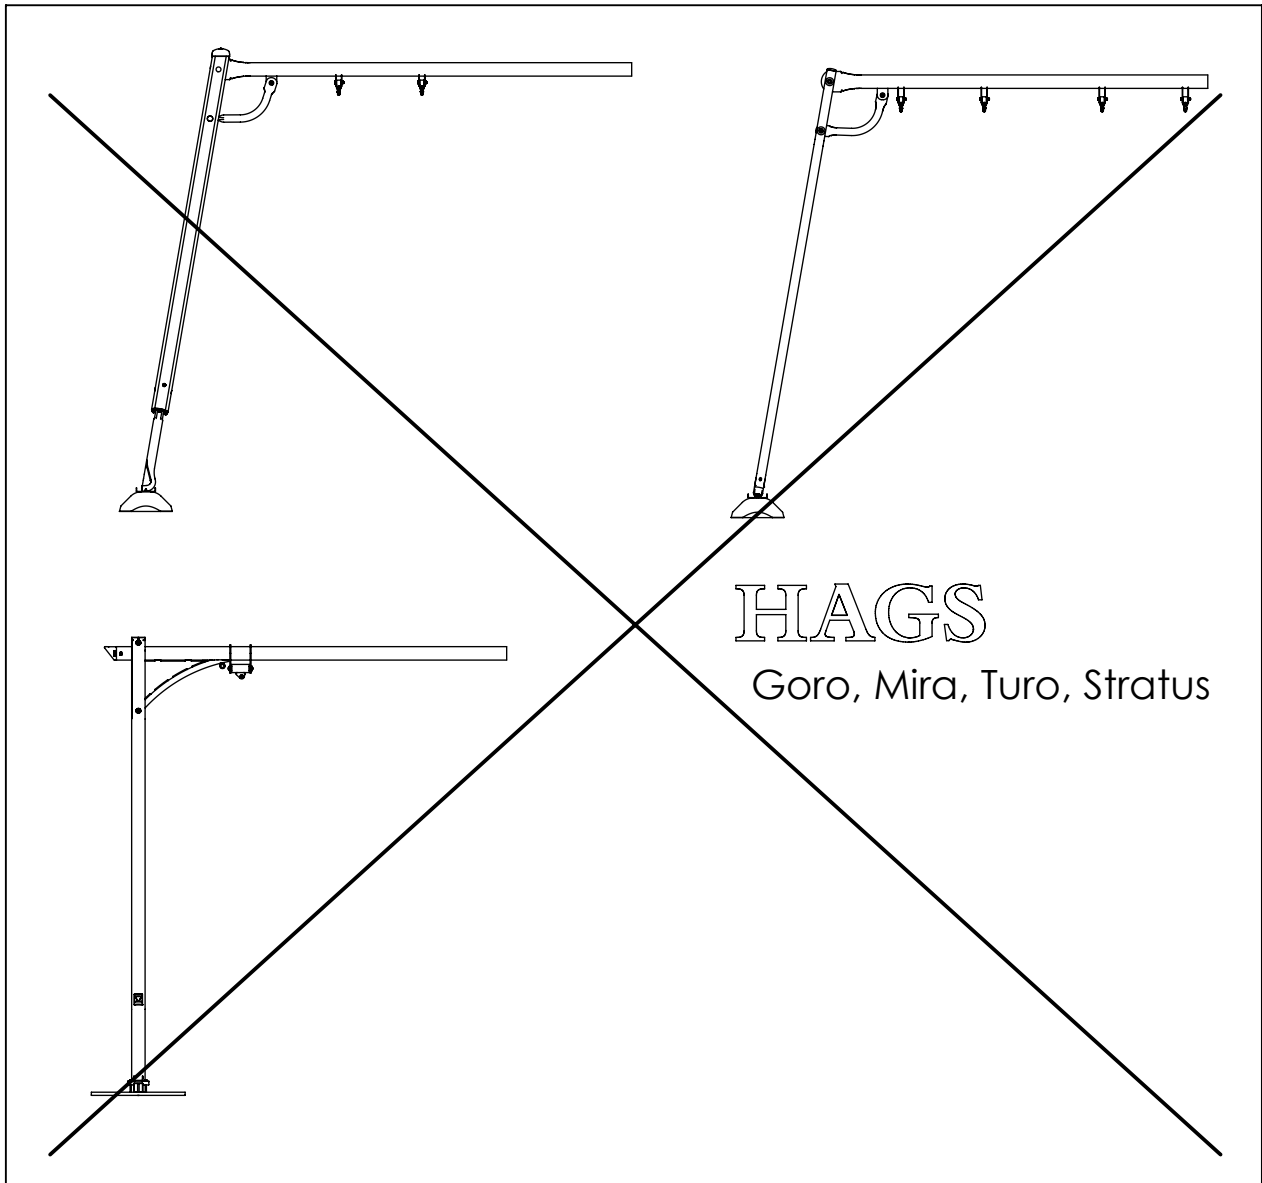

Assembly instruction for swing frames NOT manufactured by HAGS.

FOR OTHER SWINGS

HAGS	ANEBY, SWEDEN +46(0)380- 47300 www.hags.com
Tango. For other swings	
MASW44518	
1 (5)	
Tek LK	2019-07-01 3

HAGS ANEBY, SWEDEN
+46(0)380-47300
www.hags.com

Tango. For other swings
MASW44518
2 (5)

🏠 Tek 🔍 👁 LK 2019-07-01 3

NR.	Description MA	Item Number	Qty
1	SCH 40x17 mm	8008965	2
2	Cap M6, Ø26x14 mm	8005970	4
3	COVER M6, Ø16x8 mm	8005971	4
4	M6S M6x20 mm	8008330	2
5	Safety chain	8054339	2
6	32x35mm	8041760	2
7	T6S 10x90 mm		1
7	M6S M10x150 w. ring	8055517	2
9	Nut cover M10	8005664	2
10	Ø10,5x28x3 mm	8008832 (326003)	2
11	M6M-8 FZB M10	8008796	1

HAGS ANEBY, SWEDEN
+46(0)380-47300
www.hags.com

Tango. For other swings
MASW44518
3 (5)

1 Wood

2 Wood

NR.	Description MA	Item Number	Qty
1	SCH 40x17 mm	8008965	1
2	Cap M6, Ø26x14 mm	8005970	2
3	COVER M6, Ø16x8 mm	8005971	2
4	M6S M6x20 mm	8008330	1
5	Safety chain	8054339	1
6	32x35mm	8041760	1
11	T6S M10x90 w. ring	8055518	2
8	T6S 10x90 mm		1
9	M6M-8 FZB M10	8008796	1