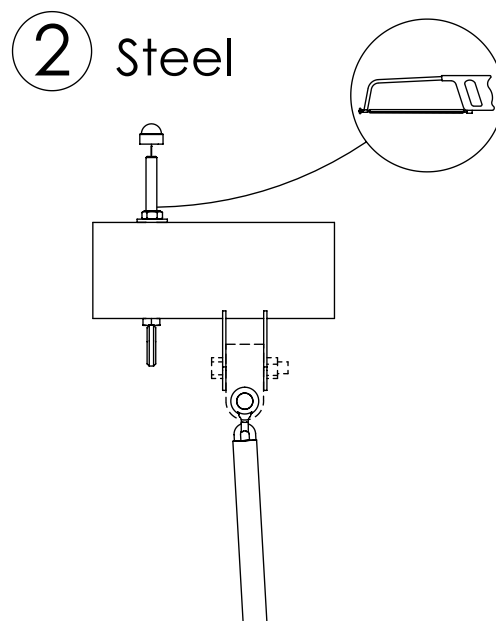

Assembly instruction for swing frames NOT manufactured by HAGS.

FOR OTHER SWINGS

HAGS	ANEBY, SWEDEN +46(0)380- 47300 www.hags.com
Tango. For other swings	
MASW44518	
1 (5)	
Tek LK	2019-07-01 3

HAGS ANEBY, SWEDEN
+46(0)380-47300
www.hags.com

Tango. For other swings
MASW44518
2 (5)

🏠 Tek 🔍 👁 LK 2019-07-01 3

NR.	Description MA	Item Number	Qty
1	SCH 40x17 mm	8008965	2
2	Cap M6, Ø26x14 mm	8005970	4
3	COVER M6, Ø16x8 mm	8005971	4
4	M6S M6x20 mm	8008330	2
5	Safety chain	8054339	2
6	32x35mm	8041760	2
7	T6S 10x90 mm		1
7	M6S M10x150 w. ring	8055517	2
9	Nut cover M10	8005664	2
10	Ø10,5x28x3 mm	8008832 (326003)	2
11	M6M-8 FZB M10	8008796	1

HAGS ANEBY, SWEDEN
+46(0)380-47300
www.hags.com

Tango. For other swings
MASW44518
3 (5)

1 Wood

2 Wood

NR.	Description MA	Item Number	Qty
1	SCH 40x17 mm	8008965	1
2	Cap M6, Ø26x14 mm	8005970	2
3	COVER M6, Ø16x8 mm	8005971	2
4	M6S M6x20 mm	8008330	1
5	Safety chain	8054339	1
6	32x35mm	8041760	1
11	T6S M10x90 w. ring	8055518	2
8	T6S 10x90 mm		1
9	M6M-8 FZB M10	8008796	1