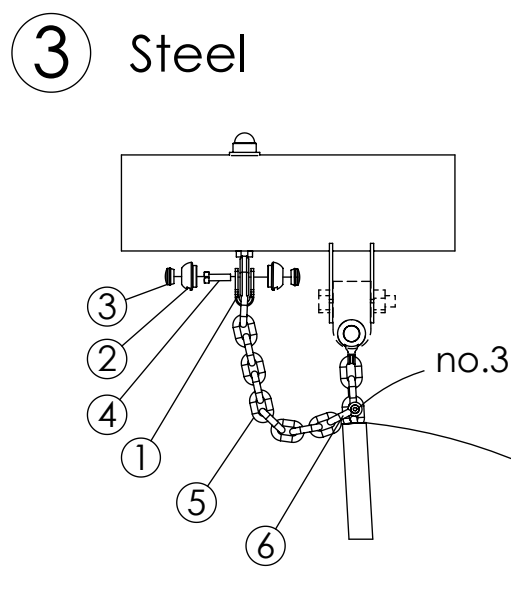

Assembly instruction for swing frames NOT manufactured by HAGS.

FOR OTHER SWINGS

HAGS	ANEBY, SWEDEN +46(0)380- 47300 www.hags.com
Tango. For other swings	
MASW44518	
1 (5)	
Tek LK	2019-07-01 3

HAGS ANEBY, SWEDEN
+46(0)380-47300
www.hags.com

Tango. For other swings
MASW44518
2 (5)

🏠 Tek 🔍 👁 LK 2019-07-01 3

NR.	Description MA	Item Number	Qty
1	SCH 40x17 mm	8008965	2
2	Cap M6, Ø26x14 mm	8005970	4
3	COVER M6, Ø16x8 mm	8005971	4
4	M6S M6x20 mm	8008330	2
5	Safety chain	8054339	2
6	32x35mm	8041760	2
7	T6S 10x90 mm		1
7	M6S M10x150 w. ring	8055517	2
9	Nut cover M10	8005664	2
10	Ø10,5x28x3 mm	8008832 (326003)	2
11	M6M-8 FZB M10	8008796	1

HAGS ANEBY, SWEDEN
+46(0)380-47300
www.hags.com

Tango. For other swings
MASW44518
3 (5)

1 Wood

2 Wood

NR.	Description MA	Item Number	Qty
1	SCH 40x17 mm	8008965	1
2	Cap M6, Ø26x14 mm	8005970	2
3	COVER M6, Ø16x8 mm	8005971	2
4	M6S M6x20 mm	8008330	1
5	Safety chain	8054339	1
6	32x35mm	8041760	1
11	T6S M10x90 w. ring	8055518	2
8	T6S 10x90 mm		1
9	M6M-8 FZB M10	8008796	1