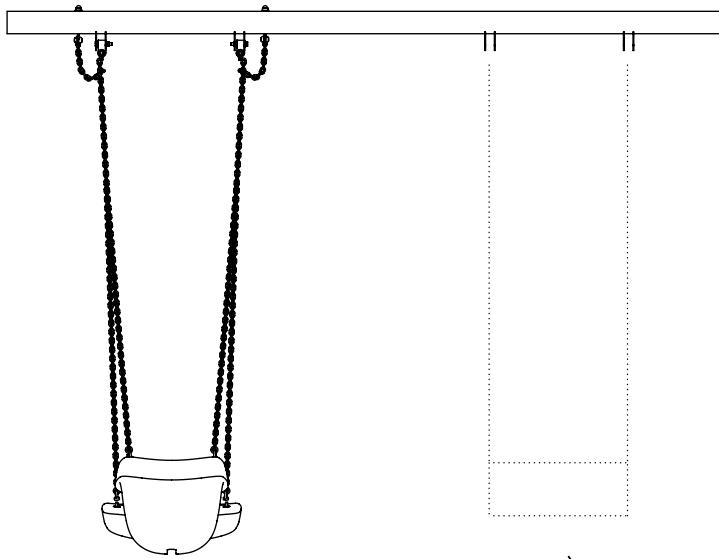

HAGS		ANEBY, SWEDEN +46(0)380- 47300 www.hags.com	
Tango. For other swings			
MASW44518			
5 (5)			
	Tek		LK | 2019-07-01 | 3