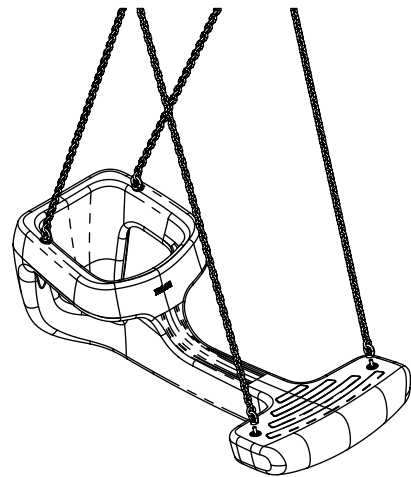

Assembly instruction for swing frames NOT manufactured by HAGS.

FOR OTHER SWINGS

HAGS	ANEBY, SWEDEN +46(0)380- 47300 www.hags.com
Tango. For other swings	
MASW44518	
1 (5)	
Tek LK	2019-07-01 3

HAGS ANEBY, SWEDEN
+46(0)380-47300
www.hags.com

Tango. For other swings
MASW44518
2 (5)

🏠 Tek 🔍 👁 LK 2019-07-01 3

NR.	Description MA	Item Number	Qty
1	SCH 40x17 mm	8008965	2
2	Cap M6, Ø26x14 mm	8005970	4
3	COVER M6, Ø16x8 mm	8005971	4
4	M6S M6x20 mm	8008330	2
5	Safety chain	8054339	2
6	32x35mm	8041760	2
7	T6S 10x90 mm		1
7	M6S M10x150 w. ring	8055517	2
9	Nut cover M10	8005664	2
10	Ø10,5x28x3 mm	8008832 (326003)	2
11	M6M-8 FZB M10	8008796	1

HAGS ANEBY, SWEDEN
+46(0)380-47300
www.hags.com

Tango. For other swings
MASW44518
3 (5)

1 Wood

2 Wood

NR.	Description MA	Item Number	Qty
1	SCH 40x17 mm	8008965	1
2	Cap M6, Ø26x14 mm	8005970	2
3	COVER M6, Ø16x8 mm	8005971	2
4	M6S M6x20 mm	8008330	1
5	Safety chain	8054339	1
6	32x35mm	8041760	1
11	T6S M10x90 w. ring	8055518	2
8	T6S 10x90 mm		1
9	M6M-8 FZB M10	8008796	1