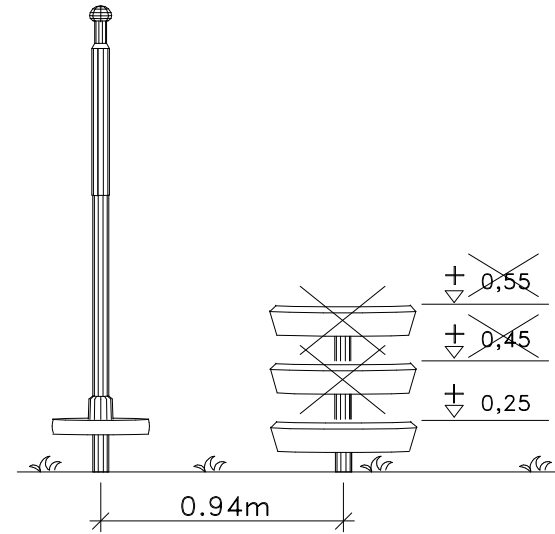

HAGS		ANEBY, SWEDEN +46(0)380-47300 www.hags.com	
Balance Course			
593 000			
1(2)			
	DCA		TJ
2010-02-09		5	

HAGS ANEBY, SWEDEN
+46(0)380-47300
www.hags.com

Balance Course
593 000
2(2)

DCA TJ 2010-02-09 5