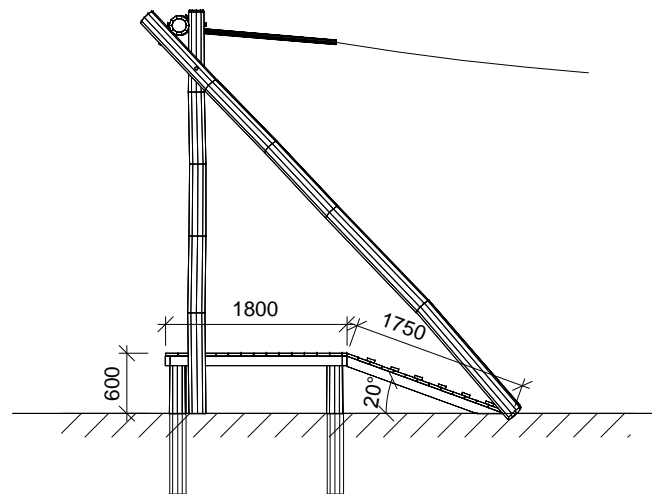

Ramp for aerial ropeway		
LE no. 21118	MAIN DRAWING	scale : 1:75

Posts:

- Diameter 120/140 mm - Robinia.

Ramp

- 27 x 120 mm planed patio boards - larch.

Free fall height: 0.6 m.

Perspective

Side view

Plan