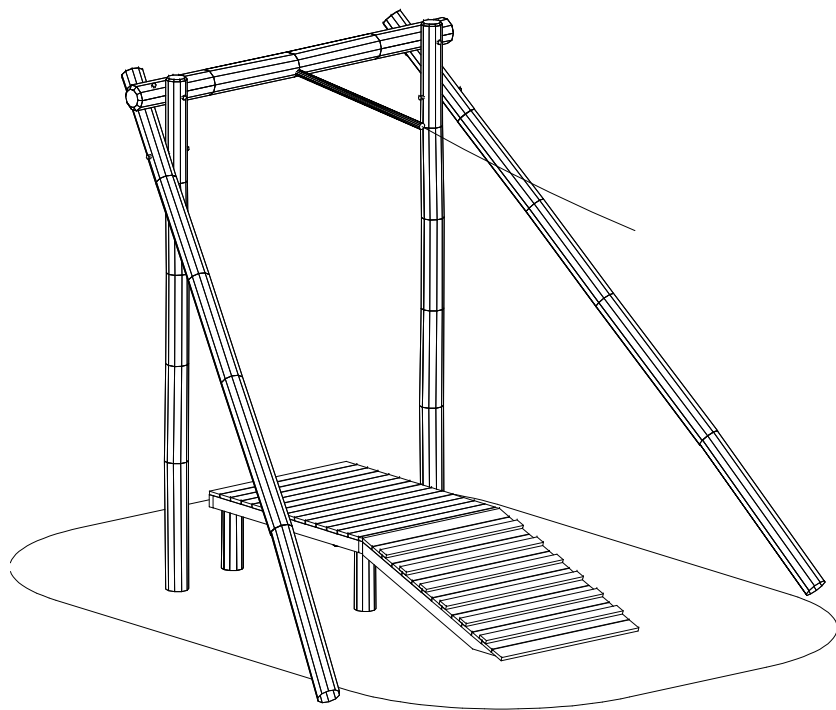

Ramp for aerial ropeway		
LE no. 21118	MAIN DRAWING	scale : 1:75

Posts:

- Diameter 120/140 mm - Robinia.

Ramp

- 27 x 120 mm planed patio boards - larch.

Free fall height: 0.6 m.

Perspective

Side view

Plan