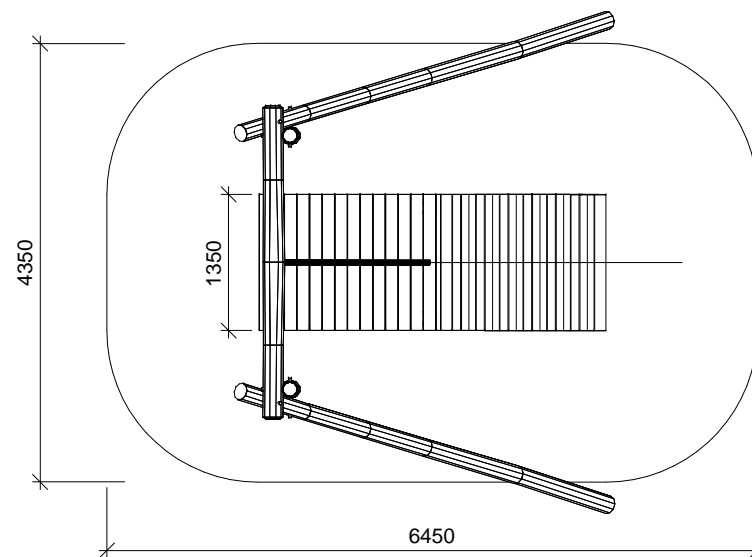

Ramp for aerial ropeway		
LE no. 21118	MAIN DRAWING	scale : 1:75

Posts:

- Diameter 120/140 mm - Robinia.

Ramp

- 27 x 120 mm planed patio boards - larch.

Free fall height: 0.6 m.

Perspective

Side view

Plan