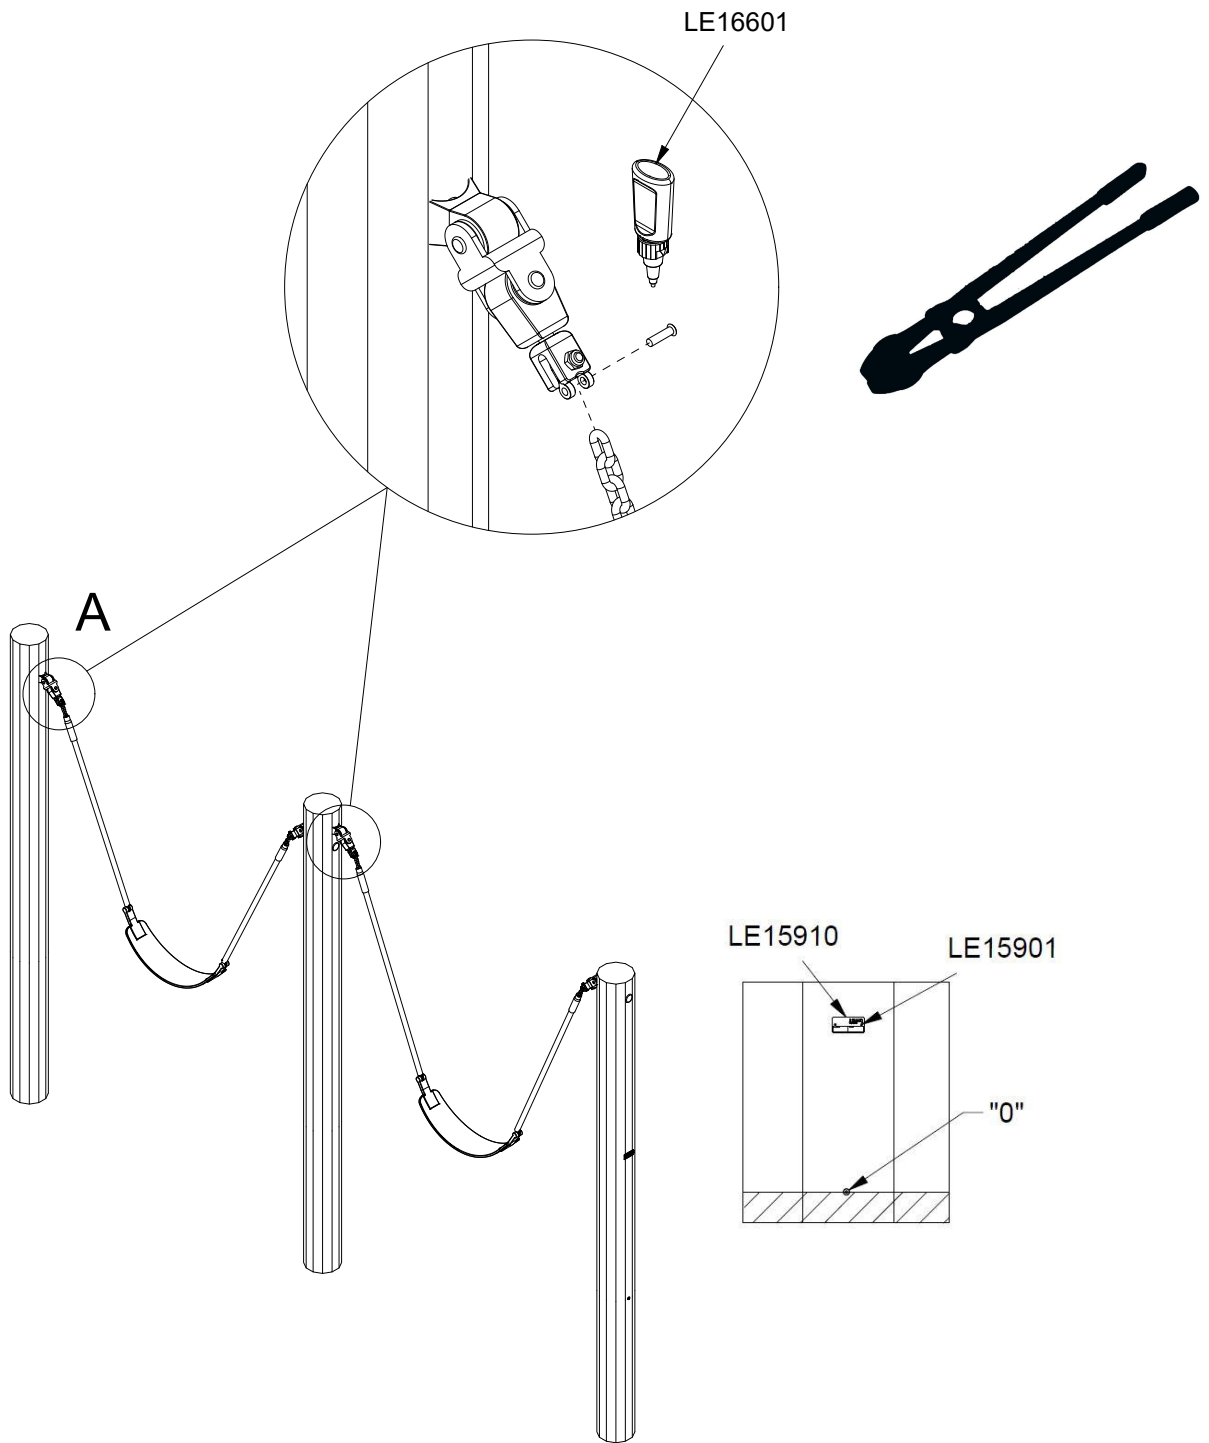

8t

2

26m<sup>2</sup>

7x3,67x1,8m

~183 kg

0,11m<sup>3</sup>

Ø18x260cm

60kg

Parts List

QTY	PART NO	DESCRIP.
1	D11367	Ø160/180x2600mm w. fittings
1	D11368	Ø160/180-2600mm w. fittings
1	D11369	Ø160/180-2600mm w. fittings
1	LE20150 -1	Strap seat
1	LE20150-2	Strap seat

Parts List		
QTY	PART NO	DESCRIP.
2	LE15901	3x16, PH
1	LE15910	Name tag
1	LE16601	Locktite 5ml (Glue)