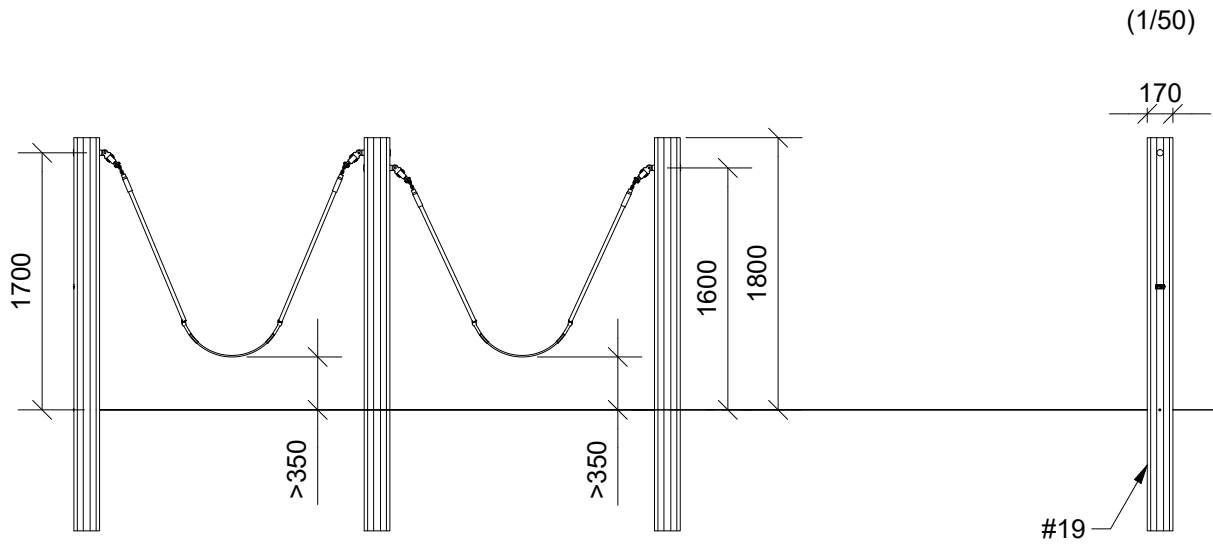

8t

2

26m<sup>2</sup>

7x3,67x1,8m

~183 kg

0,11m<sup>3</sup>

Ø18x260cm

60kg

Parts List

QTY	PART NO	DESCRIP.
1	D11367	Ø160/180x2600mm w. fittings
1	D11368	Ø160/180-2600mm w. fittings
1	D11369	Ø160/180-2600mm w. fittings
1	LE20150 -1	Strap seat
1	LE20150-2	Strap seat

Parts List		
QTY	PART NO	DESCRIP.
2	LE15901	3x16, PH
1	LE15910	Name tag
1	LE16601	Locktite 5ml (Glue)