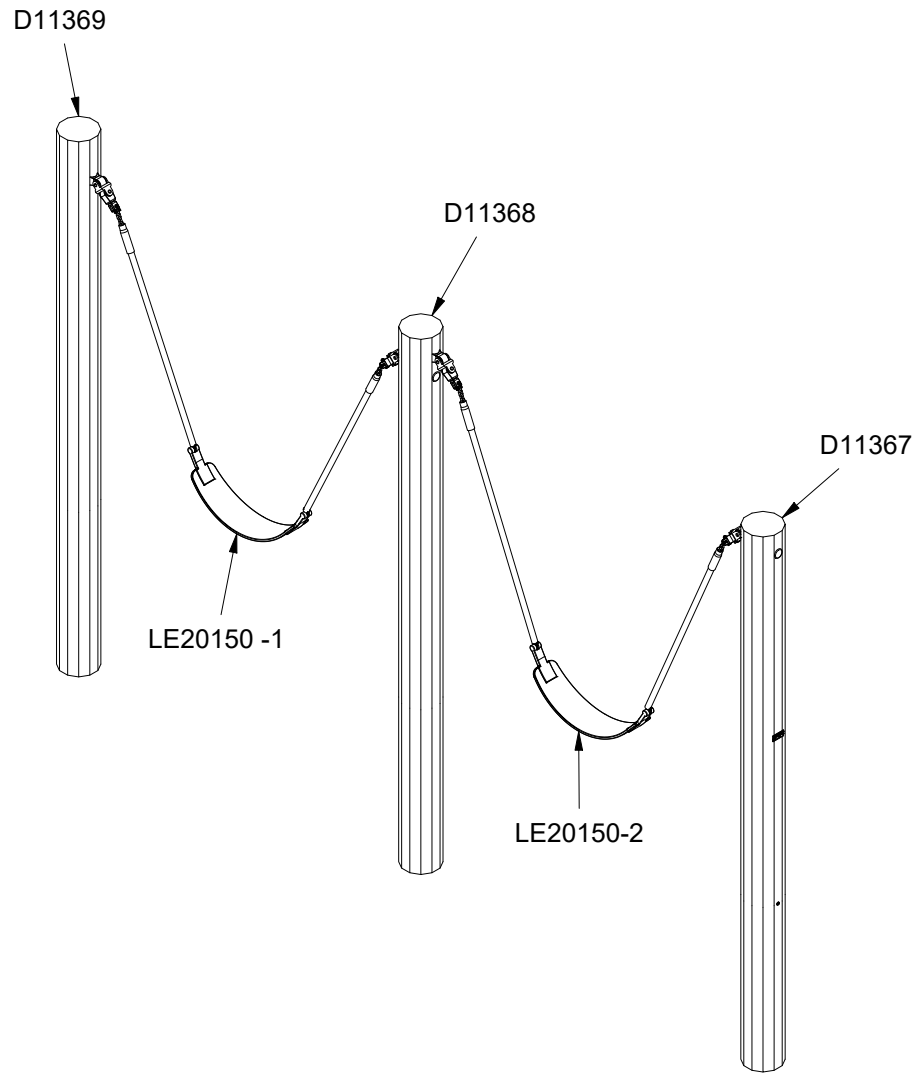

8t

2

26m<sup>2</sup>

7x3,67x1,8m

~183 kg

0,11m<sup>3</sup>

Ø18x260cm

60kg

Parts List

QTY	PART NO	DESCRIP.
1	D11367	Ø160/180x2600mm w. fittings
1	D11368	Ø160/180-2600mm w. fittings
1	D11369	Ø160/180-2600mm w. fittings
1	LE20150 -1	Strap seat
1	LE20150-2	Strap seat

Parts List		
QTY	PART NO	DESCRIP.
2	LE15901	3x16, PH
1	LE15910	Name tag
1	LE16601	Locktite 5ml (Glue)