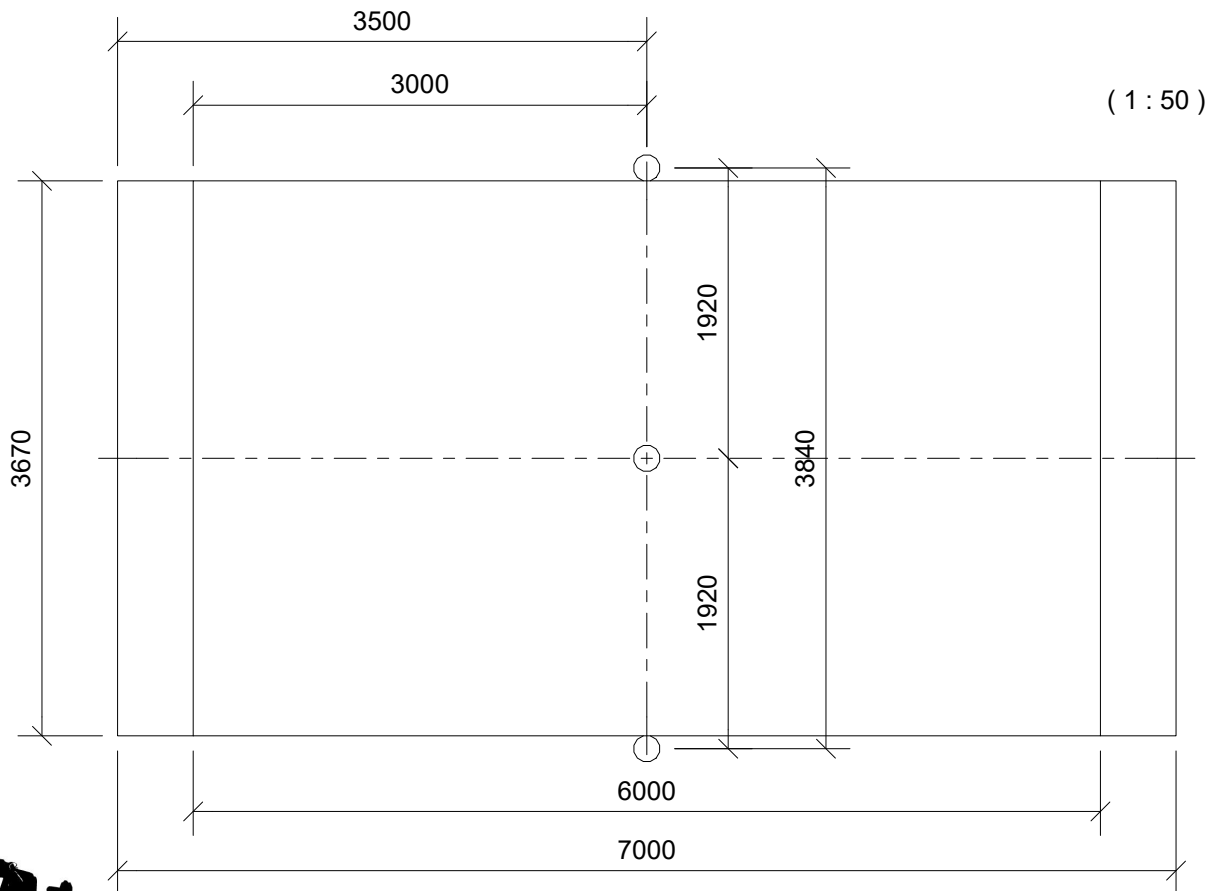

8t

2

26m<sup>2</sup>

7x3,67x1,8m

~183 kg

0,11m<sup>3</sup>

Ø18x260cm

60kg

Parts List

QTY	PART NO	DESCRIP.
1	D11367	Ø160/180x2600mm w. fittings
1	D11368	Ø160/180-2600mm w. fittings
1	D11369	Ø160/180-2600mm w. fittings
1	LE20150 -1	Strap seat
1	LE20150-2	Strap seat

Parts List		
QTY	PART NO	DESCRIP.
2	LE15901	3x16, PH
1	LE15910	Name tag
1	LE16601	Locktite 5ml (Glue)