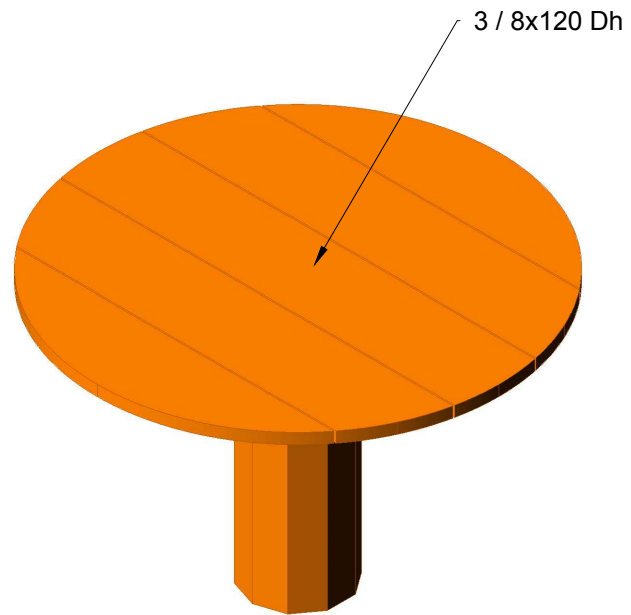

NORLEG	
Rundt sandbord Ø 75 cm	
LE 20896	
10.02.2010	REV. A:02.01.2018

< 600

≥ EN 1176

1:10

1:20

This drawing is the property of NORLEG and pursuant to current legislation may not be copied, transferred to or used by any third party. Should this drawing be used, a fee of 10% of the assumed contract price will be charged.

NORLEG - Mont.	
Rundt sandbord Ø75 cm	
LE 20896	
10.02.2010	REV. A:02.01.2018

< 600

≥ EN 1176

Dh = Disk head

Mont.p. nr.

19

1:20