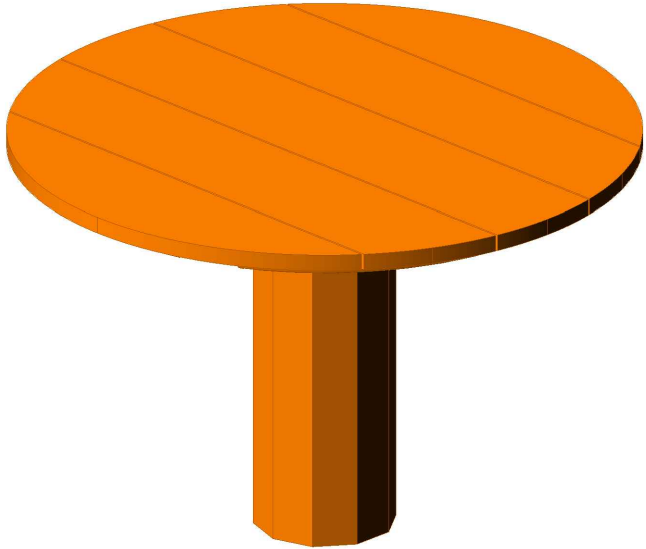

NORLEG	
Rundt sandbord Ø 75 cm	
LE 20896	
10.02.2010	REV. A:02.01.2018

< 600

≥ EN 1176

1:10

1:20

This drawing is the property of NORLEG and pursuant to current legislation may not be copied, transferred to or used by any third party. Should this drawing be used, a fee of 10% of the assumed contract price will be charged.

NORLEG - Mont.	
Rundt sandbord Ø75 cm	
LE 20896	
10.02.2010	REV. A:02.01.2018

< 600

≥ EN 1176

Dh = Disk head

Mont.p. nr.

19

1:20