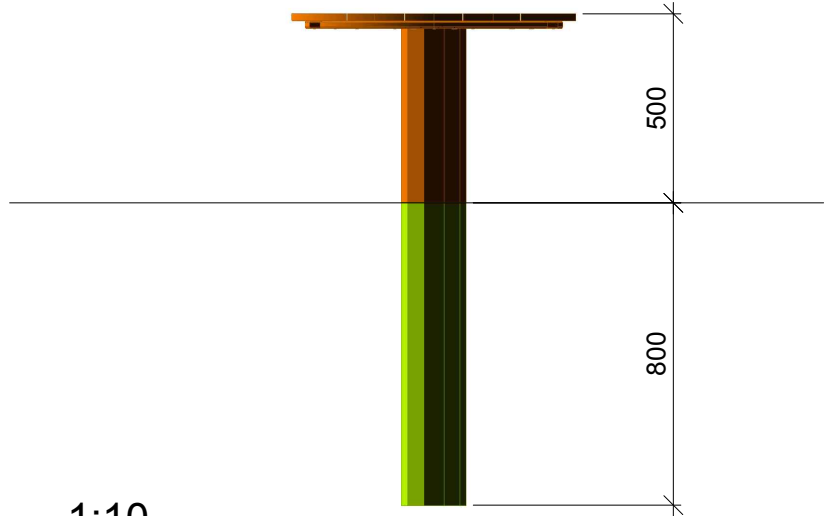

NORLEG	
Rundt sandbord Ø 75 cm	
LE 20896	
10.02.2010	REV. A:02.01.2018

< 600

≥ EN 1176

1:10

1:20

This drawing is the property of NORLEG and pursuant to current legislation may not be copied, transferred to or used by any third party. Should this drawing be used, a fee of 10% of the assumed contract price will be charged.

NORLEG - Mont.	
Rundt sandbord Ø75 cm	
LE 20896	
10.02.2010	REV. A:02.01.2018

< 600

≥ EN 1176

Dh = Disk head

Mont.p. nr.

19

1:20