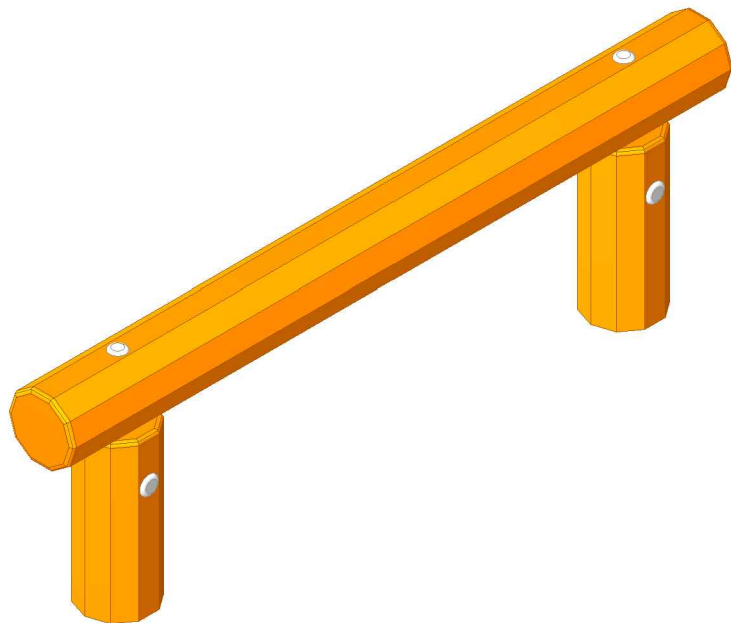

NORLEG	
Robinia balancebom 170x55 cm	
LE 20533	
13.12.2011	REV. -

< 600

≥ EN 1176

This drawing is the property of NORLEG and pursuant to current legislation may not be copied, transferred to or used by any third party. Should this drawing be used, a fee of 10% of the assumed contract price will be charged.

NORLEG - 3D	
Robinia balancebom 170x55 cm	
LE 20533	
13.12.2011	REV. -

NORLEG - Mont.	
Robinia balancebom 170x55 cm	
LE 20533	
13.12.2011	REV. -

Mont.p. nr.

1
19

Parts list		
Mrk.	QTY	Part.no
1	2	160-180-1000
2	1	160-180-1700