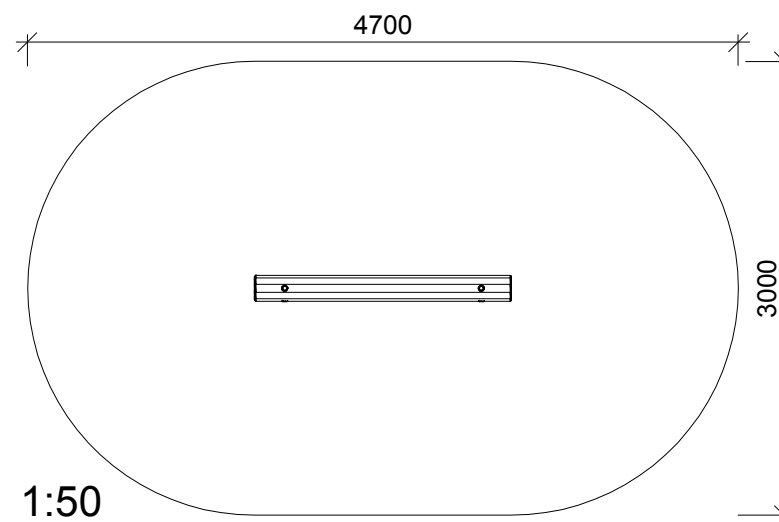

NORLEG	
Robinia balancebom 170x55 cm	
LE 20533	
13.12.2011	REV. -

< 600

≥ EN 1176

This drawing is the property of NORLEG and pursuant to current legislation may not be copied, transferred to or used by any third party. Should this drawing be used, a fee of 10% of the assumed contract price will be charged.

NORLEG - 3D	
Robinia balancebom 170x55 cm	
LE 20533	
13.12.2011	REV. -

NORLEG - Mont.	
Robinia balancebom 170x55 cm	
LE 20533	
13.12.2011	REV. -

Mont.p. nr.

1
19

Parts list		
Mrk.	QTY	Part.no
1	2	160-180-1000
2	1	160-180-1700