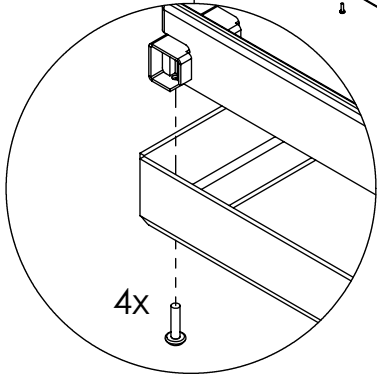

1

4x

90°

2

3

4x

HAGS		ANEBY, SWEDEN	
		+46(0)380-	
		47300	
		www.hags.com	
Grid			
MASW24515			
3 (3)			
	NN		DN
		2012-03-22	0+